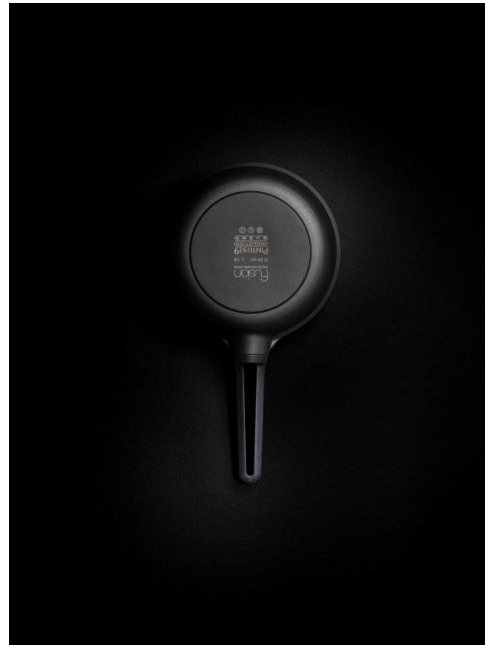

Fusioni cookware range