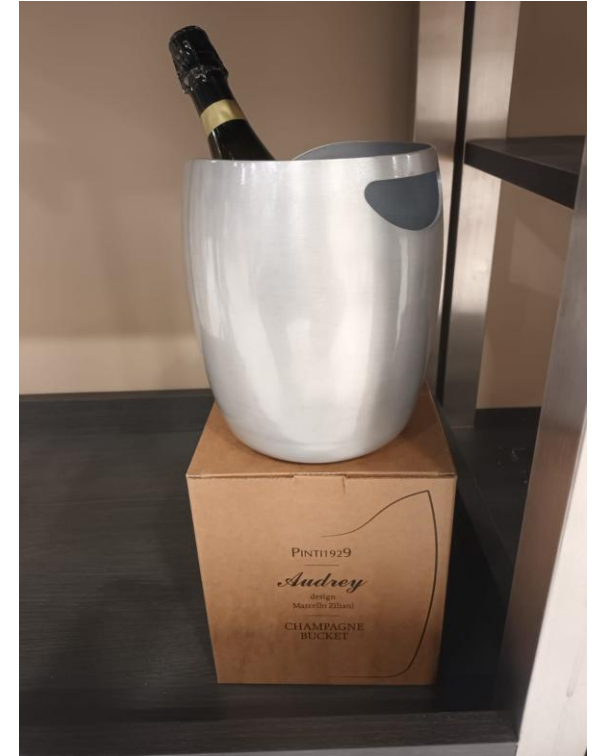

PINTINOX

AMBIENTE FRANKFURT 6-10 FEBRUARY 2026

STAND OVERVIEW AND NEW PRODUCT IMAGES

PINTINOX

Pinti stand at AMBIENTE FRANKFURT 2026

New Audrey Wine Bucket and Column

AUDREY

SECCHIELLO + COLONNA | BUCKET + COLUMN

METAL GREY | METAL GOLD | METAL BRONZE | COFFEE | CARBON

- Secchiello in alluminio
- Colonna in acciaio satinato
- Design Marcello Ziliani

- Aluminium bucket
- Satin-finish steel column
- Designed by Marcello Ziliani