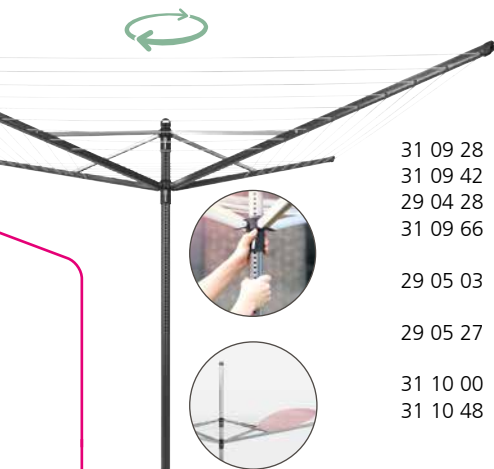

N New
* Until end of stock

Art. No.	Description		Pieces/ pack	Pieces/ carton
DRYING OUTSIDE				
ROTARY ESSENTIAL				
31 06 45	30 metres, 3 Arms, Plastic Ground Tube	Metallic Grey	1	1
31 06 69	40 metres, 4 Arms, Plastic Ground Tube	Metallic Grey	1	1
32 32 01	40 metres, 4 Arms, Plastic Ground Tube, Cover	Metallic Grey	1	1
31 06 83	50 metres, 4 Arms, Plastic Ground Tube	Metallic Grey	1	1
ROTARY TOPSPINNER				
31 07 68 *	40 metres, Plastic Ground Tube	Metallic Grey	1	1
31 07 44	40 metres, Self Assembly Metal Soil Spear	Metallic Grey	1	1
31 08 43 *	50 metres, Plastic Ground Tube	Metallic Grey	1	1
31 08 05	50 metres, Self Assembly Metal Soil Spear	Metallic Grey	1	1
29 03 43	50 metres, Self Assembly Metal Soil Spear	Anthracite	1	1
29 03 67 *	50 metres, Self Assembly Metal Soil Spear	Leaf Green	1	1
31 08 29	50 metres, Self Assembly Metal Soil Spear, Cover	Metallic Grey	1	1
31 08 67	60 metres, Self Assembly Metal Soil Spear	Metallic Grey	1	1
ROTARY LIFT-O-MATIC				
31 09 28	40 metres, Self Assembly Metal Soil Spear	Metallic Grey	1	1
31 09 42	50 metres, Self Assembly Metal Soil Spear	Metallic Grey	1	1
29 04 28	50 metres, Self Assembly Metal Soil Spear	Anthracite	1	1
31 09 66	50 metres, Self Assembly Metal Soil Spear and Cover	Metallic Grey	1	1
29 05 03	50 metres, Self Assembly Metal Soil Spear, Cover, Peg Bag and Pegs	Anthracite	1	1
29 05 27	50 metres, Self Assembly Metal Soil Spear, Cover, Peg Bag and Pegs	Leaf Green	1	1
31 10 00	60 metres, Self Assembly Metal Soil Spear	Metallic Grey	1	1
31 10 48	60 metres, Self Assembly Metal Soil Spear and Cover	Metallic Grey	1	1
ROTARY SPLIT POLE				
14 69 09	Topspinner, 40 metres, Metal Soil spear	Metallic Grey	1	1
14 69 47	Lift-O-Matic, 40 metres, Metal Soil spear	Metallic Grey	1	1