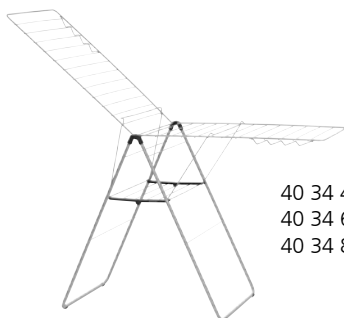

HANGON DRYING RACK, 25 METRES

40 34 46	White	1	1
40 34 60	Matt Black	1	1
40 34 84	Metallic Grey	1	1